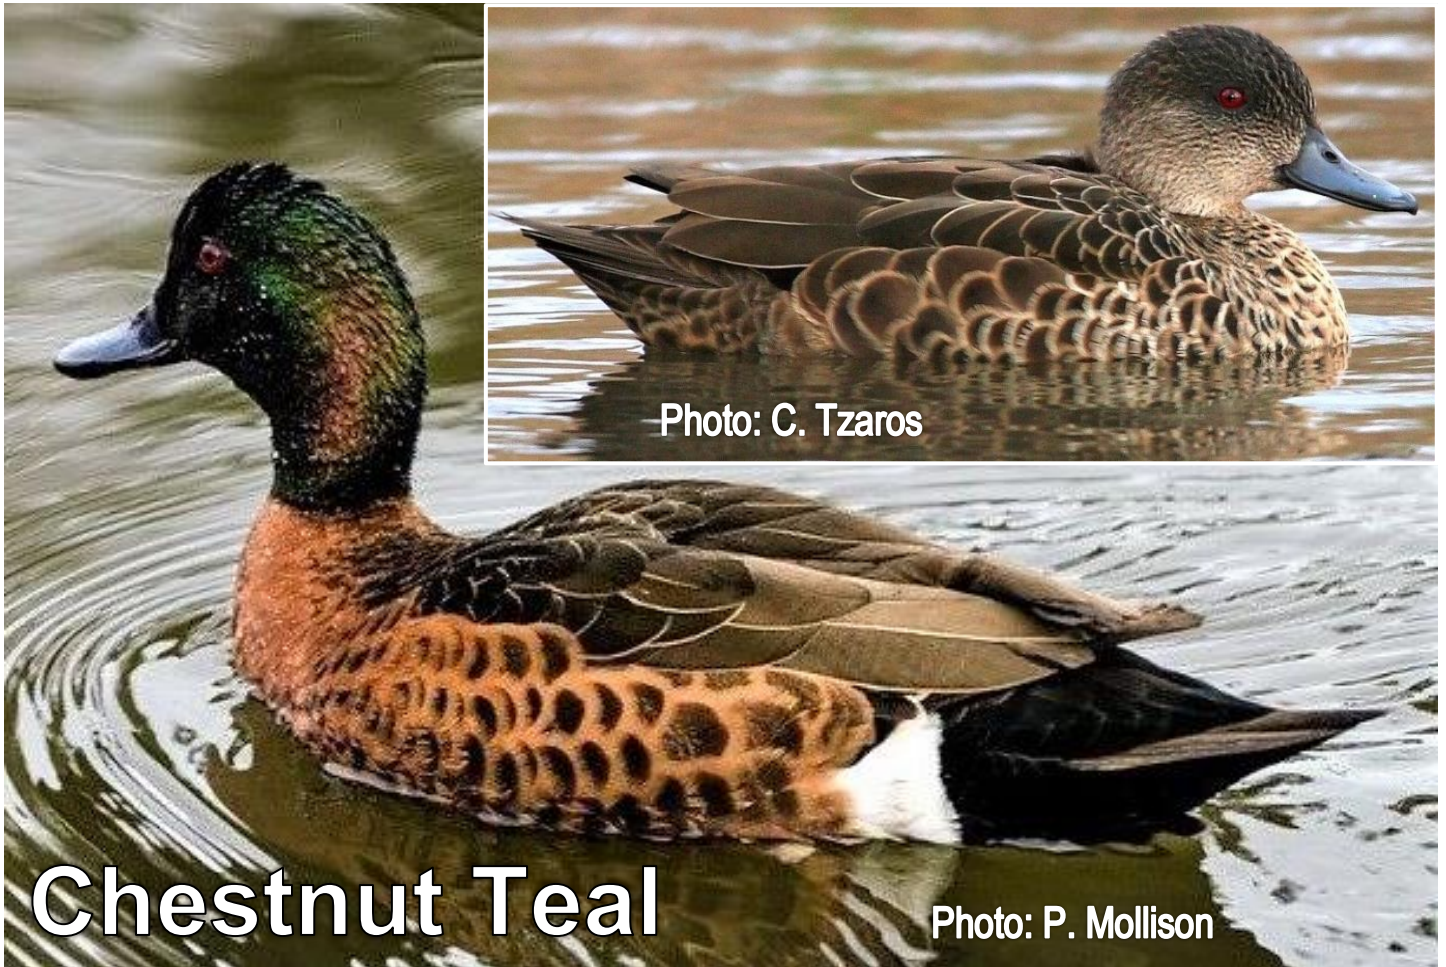

Birds of Merri Creek

Photo: C. Tzaros

Photo: P. Mollison

Chestnut Teal

A small elegant (40 - 48cm) duck, outside the breeding season the green-headed male looks like the brown female. Feeds by dabbling and up-ending in water. The Grey Teal is similar to the female, but with a whitish throat.

For more info about this bird, scan the QR code or go to:
www.birdsinbackyards.net/species/Anas-castanea

Join Friends of Merri Creek bird surveys when COVID-19 restrictions are lifted. Details on events calendar at:
www.friendsofmerriecreek.org.au